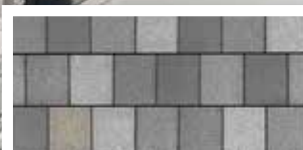

Regal Stone